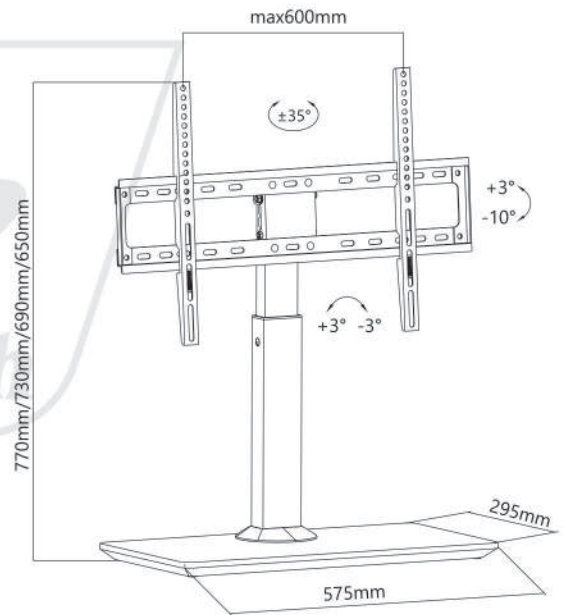

SH 3270B

Wood TV Desk Stand

Sleek Design
Creates an elegant look

Screen Size
37"-70"

Weight Capacity
35kg/77lbs

Tilt Range
+3°--10°

Swivel Range
+35°--35°

MAX.VESA
600x400

Cable Management

Three customized height
settings with easy adjustment.

Stable wood base
supports your TV.

Cable management
maintains a clean look.